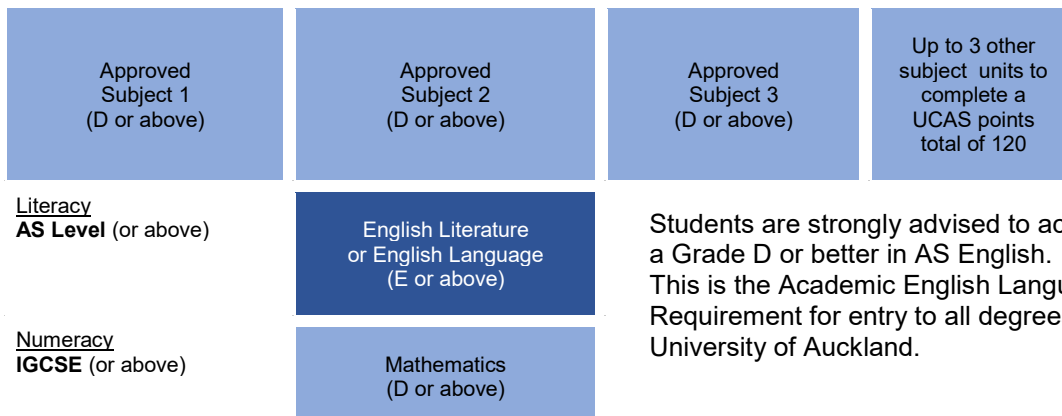

Entry to New Zealand Universities with CIE

The Common Entrance Standard is the minimum standard which must be met for admission to New Zealand universities and other undergraduate degree programmes in New Zealand. It is laid down by the New Zealand Vice-Chancellors' Committee.

Students must meet three requirements:

- **General subject standard:** At least three AS or A Level *approved subjects* Grade D or better & at least 120 UCAS points.
- **Literacy standard:** Grade E or better in AS English Literature or AS English Language.
- **Numeracy standard:** Grade D or better in IGCSE Mathematics.

CIE Cambridge International Examinations

General AS or A level
(UCAS total for best 6 subjects 120 points)

Grade	% Marks	UCAS TARIFF	
		AS Level	A Level
A*	90-100	~	140
A	80-100	60	120
B	70-79	50	100
C	60-69	40	80
D	50-59	30	60
E	40-49	20	40

IMPORTANT NOTE:

These tables represent the minimum standards required for University Entrance. Many courses and universities will require a higher standard and/or particular subjects.

CIE UCAS Tariff Calculations for Limited Entry Degree Courses:

The UCAS Tariff score is calculated using a maximum of 6 best subject units.

Scores for each grade are shown in the table above. The maximum possible score is 420.

An AS Level counts as one unit, an A Level counts as two units.

Once an AS grade has been "absorbed" into an A Level grade it is not counted separately in UCAS totals.

It is possible to gain University Entrance in New Zealand with AS grades only i.e. without studying A Levels.

Examples:

Results	Level	%	Grade	UCAS
Mathematics	A	81	A	120
Physics	A	72	B	100
English	AS	68	c	40
Geography	AS	90	a	60
Chemistry	AS	54	d	30

Results	Level	%	Grade	UCAS
Mathematics	AS	75	b	50
Business Studies	A	68	C	80
Geography	AS	54	d	30
Accounting	AS	71	b	50
Graphics	AS	93	a	60
Japanese	AS	67	c	40
ESOL - NCEA Level 2	17 Credits including 5 reading, 5 writing			

UCAS TARIFF BEST 6 UNITS:

A Level Grade A	2 units	120 points
A Level Grade B	2 units	100 points
AS Grade c	1 unit	40 points
AS Grade a	1 unit	60 points
TOTAL:	6 units	320 points

UCAS TARIFF BEST 6 UNITS:

A Level Grade C	2 units	80 points
AS Grade a	1 unit	60 points
AS Grade b	1 unit	50 points
AS Grade b	1 unit	50 points
AS Grade c	1 unit	40 points
TOTAL:	6 units	280 points